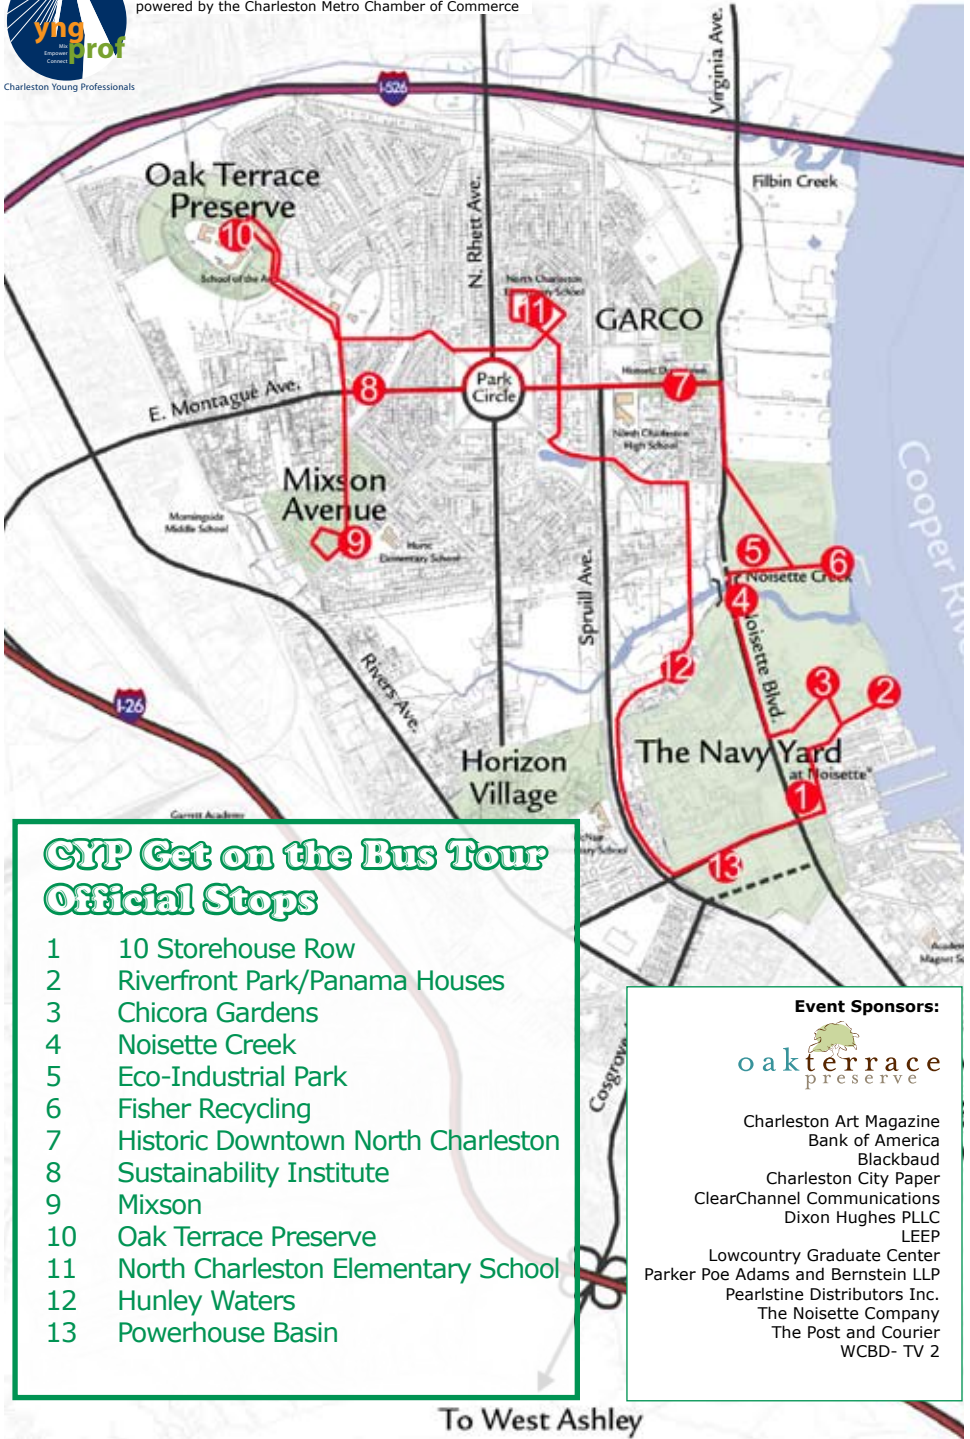

Charleston Young Professionals

www.charleston-yp.com

powered by the Charleston Metro Chamber of Commerce

CYP Get on the Bus Tour Official Stops

- 1 10 Storehouse Row
- 2 Riverfront Park/Panama Houses
- 3 Chicora Gardens
- 4 Noisette Creek
- 5 Eco-Industrial Park
- 6 Fisher Recycling
- 7 Historic Downtown North Charleston
- 8 Sustainability Institute
- 9 Mixson
- 10 Oak Terrace Preserve
- 11 North Charleston Elementary School
- 12 Hunley Waters
- 13 Powerhouse Basin